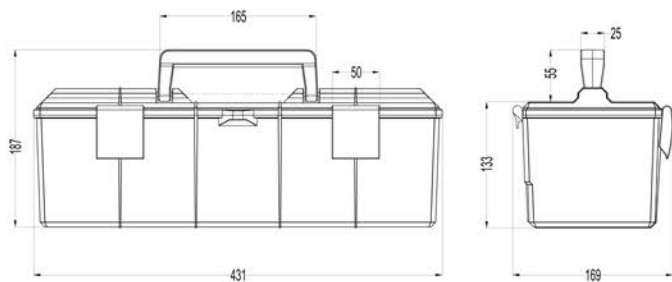

TOOL BOX

Features

- Elegant design and can be customized with variety of colors
- Ergonomic design (handling, fixing, etc....)
- %100 recyclable
- Rustless with complete plastic design
- Besides 2 fixing lock, another locking place for extra security
- Strong body with special design
- Soft touch feeling on handle

| PARTS | PARTS NAME | PARTS NO |
|-------|---------------------|---------------|
| | TOOL BOX BIG SIZE | 0001.4000.XXX |
| | TOOL BOX SMALL SIZE | 0001.4001.XXX |
| | TOOL BOX MINI SIZE | 0001.4002.XXX |

0001.4000.XXX - TOOL BOX BIG SIZE

0001.4001.XXX - TOOL BOX SMALL SIZE

0001.4002.XXX - TOOL BOX MINI SIZE