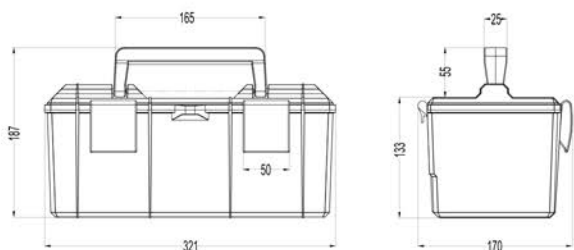

TOOL BOX

Features

- Elegant design and can be customized with variety of colors
- Ergonomic design (handling, fixing, etc....)
- %100 recyclable
- Rustless with complete plastic design
- Besides 2 fixing lock, another locking place for extra security
- Strong body with special design
- Soft touch feeling on handle

| PARTS | PARTS NAME | PARTS NO |
|-------|---------------------|---------------|
| | TOOL BOX BIG SIZE | 0001.4000.XXX |
| | TOOL BOX SMALL SIZE | 0001.4001.XXX |
| | TOOL BOX MINI SIZE | 0001.4002.XXX |

0001.4000.XXX - TOOL BOX BIG SIZE

0001.4001.XXX - TOOL BOX SMALL SIZE

0001.4002.XXX - TOOL BOX MINI SIZE